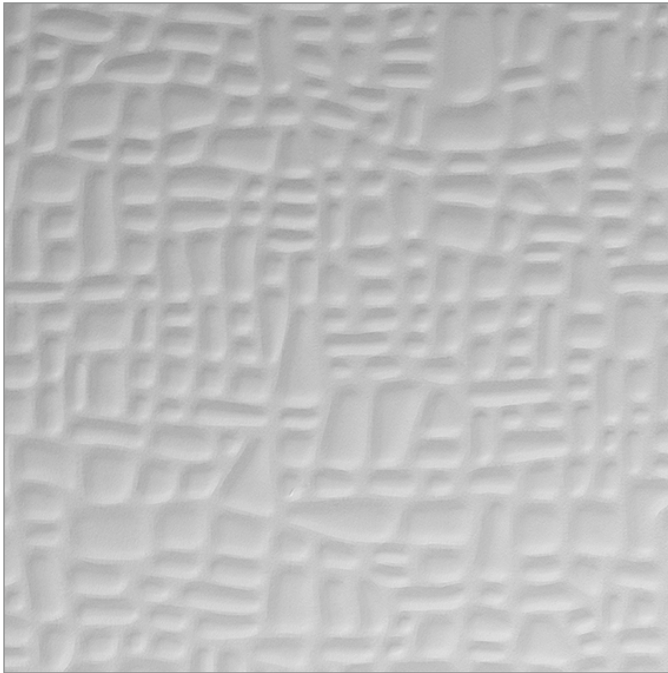

Décors | Impressions

EVOLVE™
Price Group: \$\$

PAT. US D814,049

Soft, retro shapes create a varied collection of highlights and shadows for visual interest on a smaller scale. Evolve's dynamic texture is suggestive of an aerial view of city streets.

PATTERN TO SCALE

Evolve is only available with a gloss or matte finish on the textured side.

Impressions are embossed into clear resin. Add-ons and other finishes are only available on the non-textured side of this décor.

To see more images of this décor, visit the [Lumicor website](#).

SUSTAINABLE FEATURE | Panels featuring this décor contain a minimum of 50% recycled content.

Not all decors are available in every gauge or sheet size and may vary by resin. Gauge tolerance is ± 15%. Each color layer adds .010" to the thickness. Colors may differ between the page and the product. For the most accurate color representation, please consult physical samples.

MATERIAL SPECIFICATIONS

RESIN TYPES & SIZES

Lumiclear gauges:

- 1/8" .118 (3 mm)
- 1/4" .236" (6 mm)
- 3/8" .354" (9 mm)
- 1/2" .472" (12 mm)

Panel sizes:

- Standard | 46" x 96" (1168 x 2438 mm)

DEFAULT FINISHES