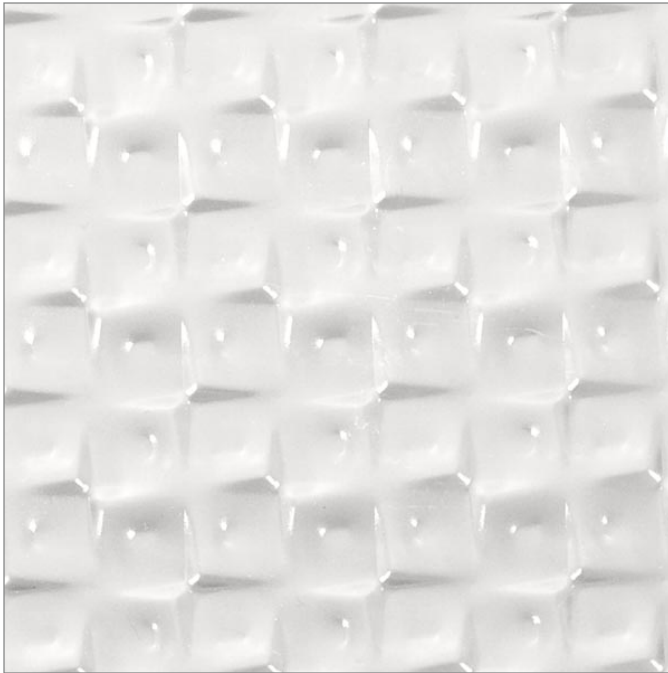

Décors | Impressions

Price Group: \$\$

 ICE CUBE GLOSS™

Ice Cube's compact, three-dimensional grid creates a geometric diffusion effect with its subtle dimension. This décor's glossy finish and gives it a kaleidoscopic flair.

PATTERN TO SCALE

Ice Cube Gloss is only available with a gloss finish on the textured side.

Impressions are embossed into clear resin. Add-ons and other finishes are only available on the non-textured side of this décor.

To see more images of this décor, visit the [Lumicor website](#).

SUSTAINABLE FEATURE | Panels featuring this décor contain a minimum of 50% recycled content.

Not all decors are available in every gauge or sheet size and may vary by resin. Gauge tolerance is ± 15%. Each color layer adds .010" to the thickness. Colors may differ between the page and the product. For the most accurate color representation, please consult physical samples.

MATERIAL SPECIFICATIONS

RESIN TYPES & SIZES

Lumiclear gauges:

- 1/8" .118 (3 mm)
- 1/4" .236" (6 mm)
- 3/8" .354" (9 mm)
- 1/2" .472" (12 mm)

Panel sizes:

- Standard | 46" x 96" (1168 x 2438 mm)

DEFAULT FINISHES