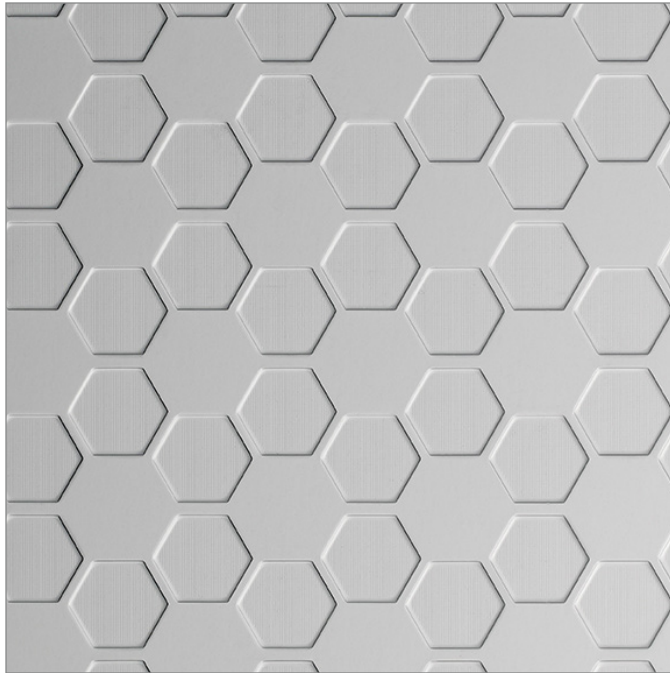

Décors | Impressions

Price Group: \$\$

PAT. US D814,053

Metro's urban, geometric pattern incorporates a two-toned finish, creating subtle contrast between areas of smooth resin and lightly textured embossed hexagons.

PATTERN TO SCALE

Metro is only available with a factory emboss finish on the textured side.

Impressions are embossed into clear resin. Add-ons and other finishes are only available on the non-textured side of this décor.

To see more images of this décor, visit the [Lumicor website](#).

SUSTAINABLE FEATURE | Panels featuring this décor contain a minimum of 50% recycled content.

Not all decors are available in every gauge or sheet size and may vary by resin. Gauge tolerance is ± 15%. Each color layer adds .010" to the thickness. Colors may differ between the page and the product. For the most accurate color representation, please consult physical samples.

MATERIAL SPECIFICATIONS

RESIN TYPES & SIZES

Lumiclear gauges:

- 1/8" .118 (3 mm)
- 1/4" .236" (6 mm)
- 3/8" .354" (9 mm)
- 1/2" .472" (12 mm)

Panel sizes:

- Standard | 46" x 96" (1168 x 2438 mm)

DEFAULT FINISHES