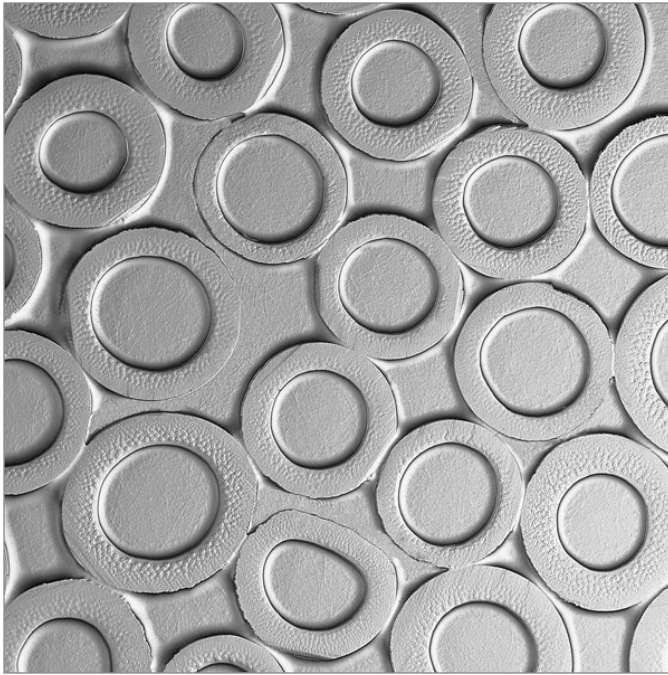

Décor | Impressions

 MIANZI™

Price Group: \$\$\$

PAT. US D703,834 S

Translating to “bamboo” in Swahili, Mianzi is made with bamboo slices that are thoughtfully sourced to minimize environmental impact.

PATTERN TO SCALE

Mianzi is only available with a gloss or matte finish on the textured side.

Impressions are embossed into clear resin. Add-ons and other finishes are only available on the non-textured side of this décor.

To see more images of this décor, visit the [Lumicor website](#).

SUSTAINABLE FEATURE | Panels featuring this décor contain a minimum of 50% recycled content.

Not all decors are available in every gauge or sheet size and may vary by resin. Gauge tolerance is ± 15%. Each color layer adds .010" to the thickness. Colors may differ between the page and the product. For the most accurate color representation, please consult physical samples.

MATERIAL SPECIFICATIONS

RESIN TYPES & SIZES

Lumiclear gauges:

- 1/4" .236" (6 mm)
- 3/8" .354" (9 mm)
- 1/2" .472" (12 mm)

Panel sizes:

- Standard | 48" x 96" (1219 x 2438 mm)

DEFAULT FINISHES

Standard Finishes | Matte Emboss/Satin