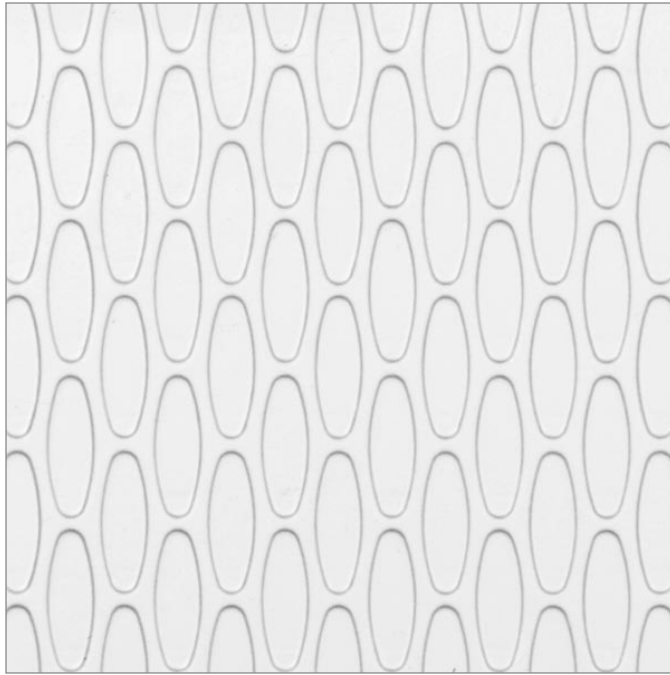

Décor | Impressions

Price Group: \$\$

OVALESQUE FROST™

Produced by embossing resin with perforated aluminum sheets, this décor recreates the geometric features of Large Ovalesque in a fully translucent format.

PATTERN TO SCALE

Ovalesque Frost is only available with a gloss or matte finish on the textured side.

Impressions are embossed into clear resin. Add-ons and other finishes are only available on the non-textured side of this décor.

To see more images of this décor, visit the [Lumicor website](#).

SUSTAINABLE FEATURE | Panels featuring this décor contain a minimum of 50% recycled content.

Not all decors are available in every gauge or sheet size and may vary by resin. Gauge tolerance is ± 15%. Each color layer adds .010" to the thickness. Colors may differ between the page and the product. For the most accurate color representation, please consult physical samples.

MATERIAL SPECIFICATIONS

RESIN TYPES & SIZES

Lumiclear gauges:

- 1/8" .118 (3 mm)
- 1/4" .236" (6 mm)
- 3/8" .354" (9 mm)
- 1/2" .472" (12 mm)

Panel sizes:

- Standard | 34" x 96" (864 x 2438 mm)

DEFAULT FINISHES