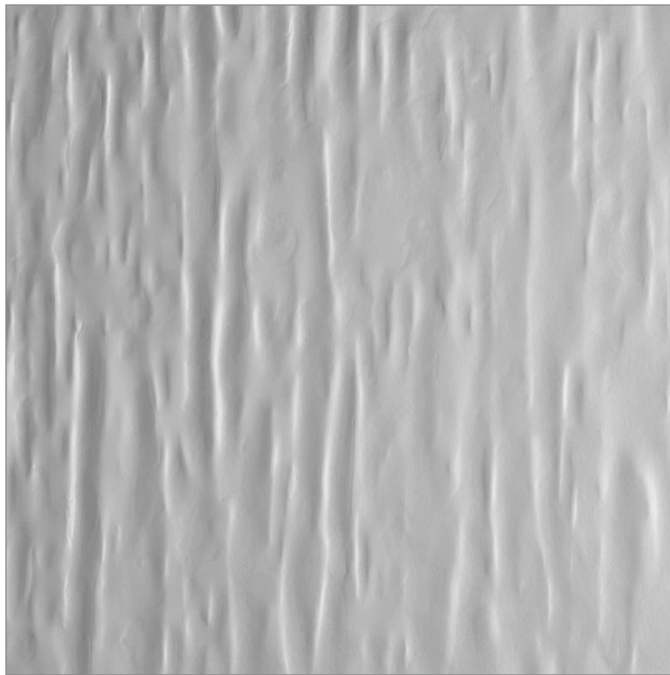

Décors | Impressions

Price Group: \$\$

Create the look and feel of rain running down a window with this flowing décor. Shallow grooves form a subtly diffusive effect that mimics water running across the panel's surface.

PATTERN TO SCALE

Rain is only available with a gloss finish on the textured side.

Impressions are embossed into clear resin. Add-ons and other finishes are only available on the non-textured side of this décor.

To see more images of this décor, visit the [Lumicor website](#).

SUSTAINABLE FEATURE | Panels featuring this décor contain a minimum of 50% recycled content.

Not all decors are available in every gauge or sheet size and may vary by resin. Gauge tolerance is ± 10%. Each color layer adds .010" to the thickness. Colors may differ between the page and the product. For the most accurate color representation, please consult physical samples.

MATERIAL SPECIFICATIONS

RESIN TYPES & SIZES

Lumiclear gauges:

- 1/8" .118" (3 mm)
- 1/4" .236" (6 mm)
- 3/8" .354" (9 mm)
- 1/2" .472" (12 mm)
- 1" .944" (24 mm)

Panel sizes:

- Standard | 34" x 96" (864 x 2438 mm)