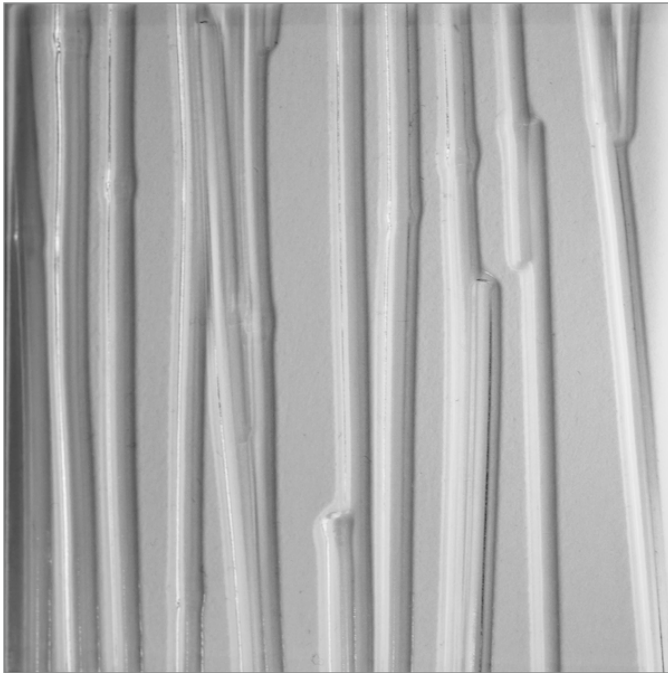

Décors | Impressions
Price Group: \$\$\$

THICKET™

A dense composition of clustered reeds is the basis of this uniquely textural décor. The resulting striated vertical pattern is reminiscent of a young bamboo grove.

PATTERN TO SCALE

Thicket is only available with a gloss or matte finish on the textured side.

Impressions are embossed into clear resin. Add-ons and other finishes are only available on the non-textured side of this décor.

To see more images of this décor, visit the [Lumicor website](#).

SUSTAINABLE FEATURE | Panels featuring this décor contain a minimum of 50% recycled content.

Not all decors are available in every gauge or sheet size and may vary by resin. Gauge tolerance is ± 15%. Each color layer adds .010" to the thickness. Colors may differ between the page and the product. For the most accurate color representation, please consult physical samples.

MATERIAL SPECIFICATIONS

RESIN TYPES & SIZES

Lumiclear gauges:

- 1/4" .236" (6 mm)
- 3/8" .354" (9 mm)
- 1/2" .472" (12 mm)
- 1" .944" (24 mm)

Panel sizes:

- Standard | 48" x 96" (1219 x 2438 mm)
- Oversize | 48" x 120" (1219 x 3048 mm)