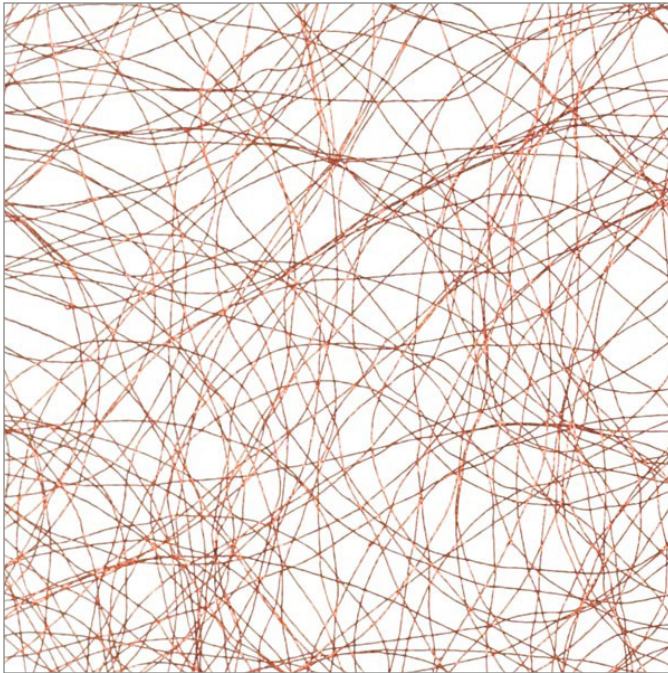

Décors | Metallic

COPPER SPUN™

Price Group: \$\$\$

More colors available

The subtle shimmer and lacy texture of our spun products adds a timeless accent to any space. Sparkling metallic thread is laid out by hand to make each panel unique.

PATTERN TO SCALE

Thermoforming is not available for this décor.

To see more images of this décor, visit the [product page](#).

Not all decors are available in every gauge or sheet size and may vary by resin. Gauge tolerance is ± 10%. Each color layer adds .010" to the thickness. Colors may differ between the page and the product. For the most accurate color representation, please consult physical samples.

MATERIAL SPECIFICATIONS

RESIN TYPES & SIZES

Lumiclear gauges:

- 1/8" .118" (3 mm)
- 3/16" .196" (5 mm)
- 1/4" .236" (6 mm)
- 3/8" .354" (9 mm)
- 1/2" .472" (12 mm)
- 3/4" .708" (18 mm)
- 1" .944" (24 mm)

Based on approximate amount of light showing through the panel.