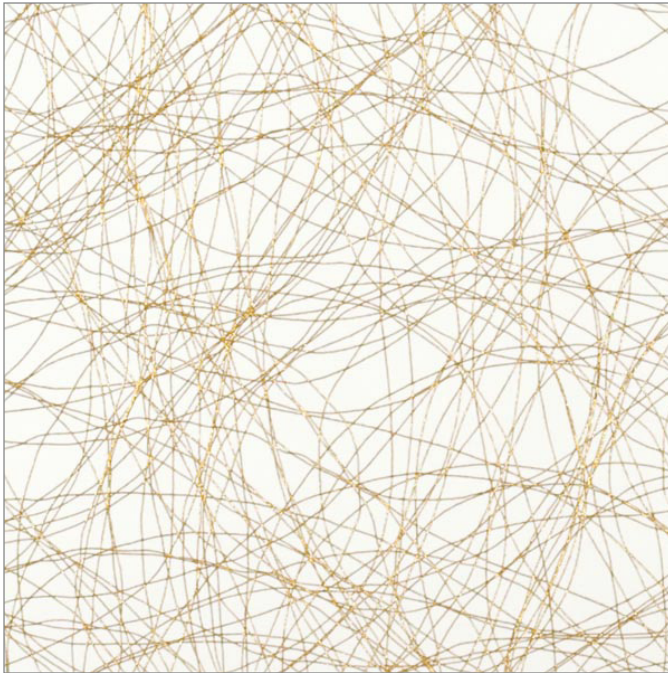

## GOLD SPUN™

Price Group: \$\$\$

More colors available

The subtle shimmer and lacy texture of our spun products adds a timeless accent to any space. Sparkling metallic thread is laid out by hand to make each panel unique.