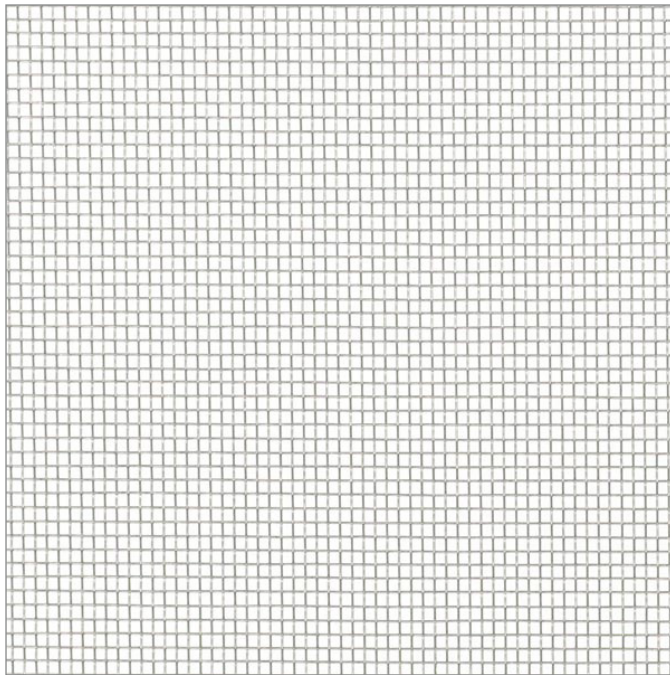

Décors | Metallic

SILVER MESH™

Price Group: \$\$

More colors available

A fine grid of woven silver colored wire adds sparkle and geometry to any space. Use as a textural metallic accent in contemporary and industrial applications.

PATTERN TO SCALE

Thermoforming is not available for this décor.

To see more images of this décor, visit the [Lumicor website](#).

Not all decors are available in every gauge or sheet size and may vary by resin. Gauge tolerance is ± 10%. Each color layer adds .010" to the thickness. Colors may differ between the page and the product. For the most accurate color representation, please consult physical samples.

MATERIAL SPECIFICATIONS

RESIN TYPES & SIZES

Lumiclear gauges:

- 1/8" .118" (3 mm)
- 3/16" .196" (5 mm)
- 1/4" .236" (6 mm)
- 3/8" .354" (9 mm)

Panel sizes:

- Standard | 48" x 96" (1219 x 2438 mm)

DEFAULT FINISHES