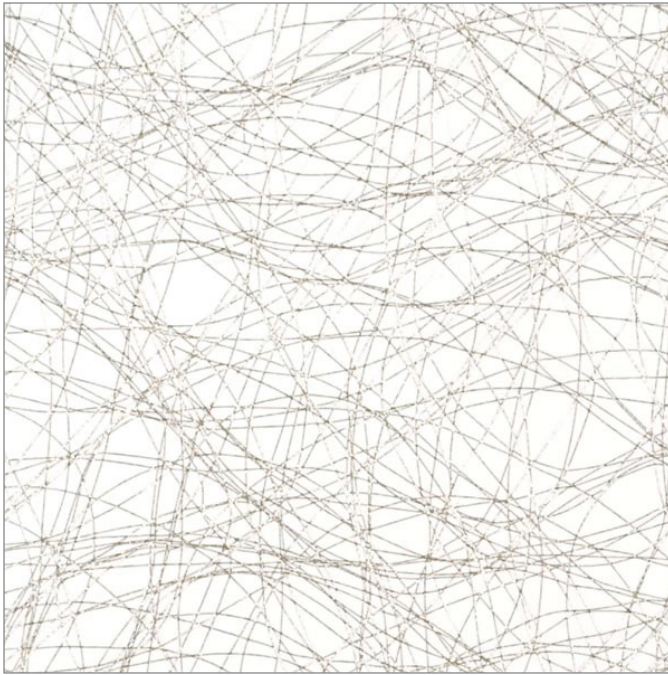

Décor | Metallic

SILVER SPUN™

Price Group: \$\$\$

More colors available

The subtle shimmer and lacy texture of our spun products adds a timeless accent to any space. Sparkling metallic thread is laid out by hand to make each panel unique.

PATTERN TO SCALE

Thermoforming is not available for this décor.

To see more images of this décor, visit the [Lumicor website](#).

Not all decors are available in every gauge or sheet size and may vary by resin. Gauge tolerance is ± 10%. Each color layer adds .010" to the thickness. Colors may differ between the page and the product. For the most accurate color representation, please consult physical samples.

MATERIAL SPECIFICATIONS

RESIN TYPES & SIZES

Lumiclear gauges:

- 1/8" .118" (3 mm)
- 3/16" .196" (5 mm)
- 1/4" .236" (6 mm)
- 3/8" .354" (9 mm)
- 1/2" .472" (12 mm)
- 3/4" .708" (18 mm)
- 1" .944" (24 mm)

Non-Directional

OPACITY

Based on approximate amount of light showing through the panel.

0% 25% 50% 75% 100%