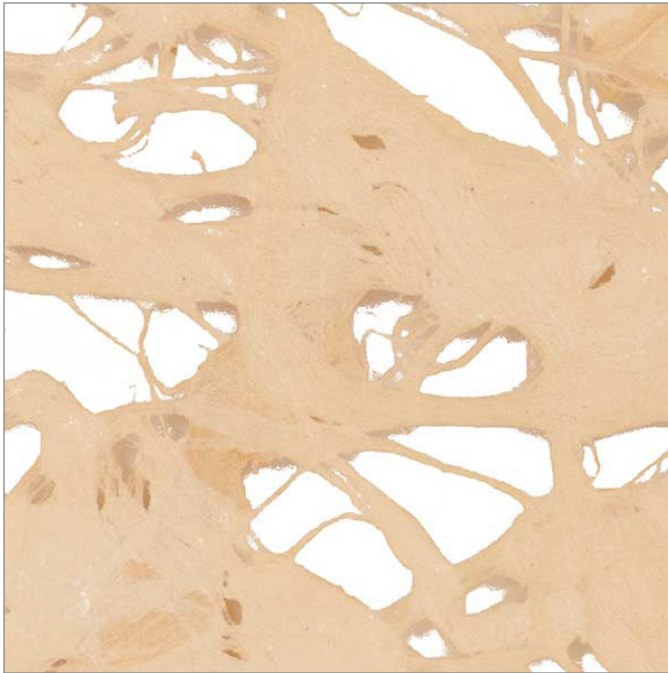

Décors | Natural

 **ARAÑA BLANCO™**

Price Group: \$\$

More colors available

Sustainably and ethically harvested in Mexico, this décor is made with unique, artisan tools and elements that are an ancient art preserved by the Otomí craftspeople in Mexico.

PATTERN TO SCALE

All natural décors are produced using a hand applied technique. Layout and coverage will vary slightly from sheet to sheet due to the artisan nature of the manufacturing process. Some products use natural materials that can change color over time and will vary in size, shape, color and texture within a single sheet. Colors may vary with harvest season.

To see more images of this décor, visit the [Lumicor website](#).

SUSTAINABLE FEATURE | This décor features paper made of sustainably harvested tulle and directly supports artisan families through fair trade practices.

MATERIAL SPECIFICATIONS

RESIN TYPES & SIZES

Lumiclear gauges:

- 1/8" .118" (3 mm)
- 3/16" .196" (5 mm)
- 1/4" .236" (6 mm)
- 3/8" .354" (9 mm)
- 1/2" .472" (12 mm)
- 3/4" .708" (18 mm)
- 1" .944" (24 mm)