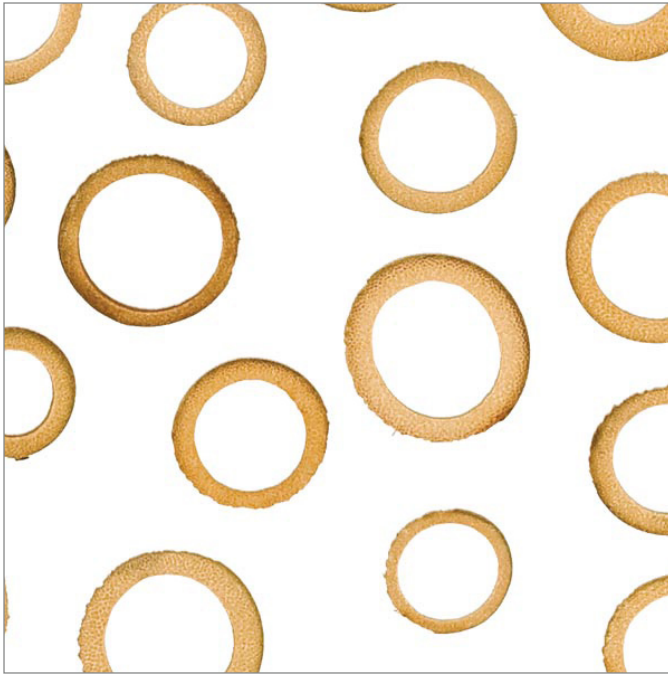

Décors | Natural

BAMBOO RINGS™
Price Group: \$\$\$
More colors available

Slices of warm, natural bamboo add a whimsical touch to interiors. Harvested from sustainable farms, Bamboo Rings blends a charming aesthetic with eco-conscious design.

PATTERN TO SCALE

All natural décors are produced using a hand applied technique. Layout and coverage will vary slightly from sheet to sheet due to the artisan nature of the manufacturing process. Some products use natural materials that can change color over time and will vary in size, shape, color and texture within a single sheet. Colors may vary with harvest season.

DESIGN DETAILS

Pattern Repeat

No

Decor Direction

Non-Directional

OPACITY

Based on approximate amount of light showing through the panel.