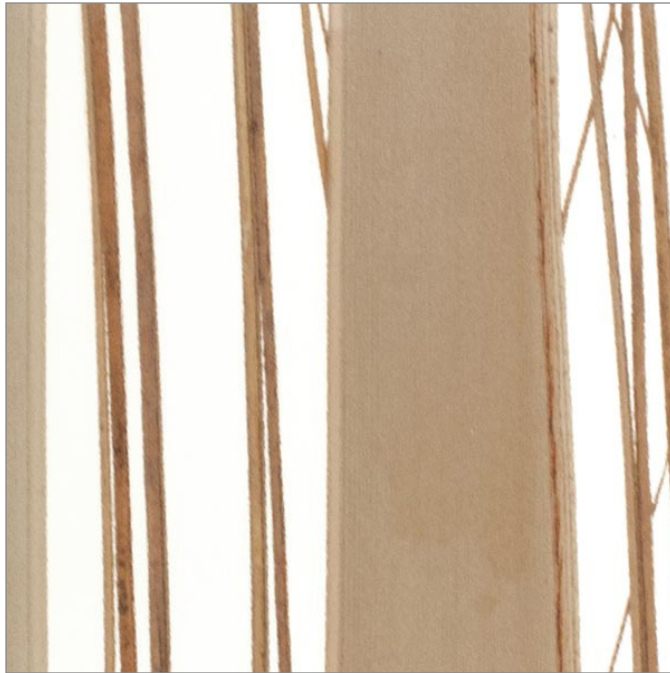

Décors | Natural
MOJAVE™
Price Group: \$\$\$

PAT. US D663,863 S

Strong, broad palm leaves in neutral tones are separated by delicate blades of contrasting grasses in this tropical desert-inspired décor.

PATTERN TO SCALE

All natural décors are produced using a hand applied technique. Layout and coverage will vary slightly from sheet to sheet due to the artisan nature of the manufacturing process. Some products use natural materials that can change color over time and will vary in size, shape, color and texture within a single sheet. Colors may vary with harvest season.

To see more images of this décor, visit the [Lumicor website](#).

Not all decors are available in every gauge or sheet size and may vary by resin. Gauge tolerance is ± 10%. Each color layer adds .010" to the thickness. Colors may differ between the page and the product. For the most accurate color representation, please consult physical samples.

MATERIAL SPECIFICATIONS
RESIN TYPES & SIZES
Lumiform gauges:

- 1/4" .236" (6 mm)
- 3/8" .354" (9 mm)
- 1/2" .472" (12 mm)

Panel sizes:

- Standard | 48" x 96" (1219 x 2438 mm)
- Oversize | 48" x 120" (1219 x 3048 mm)