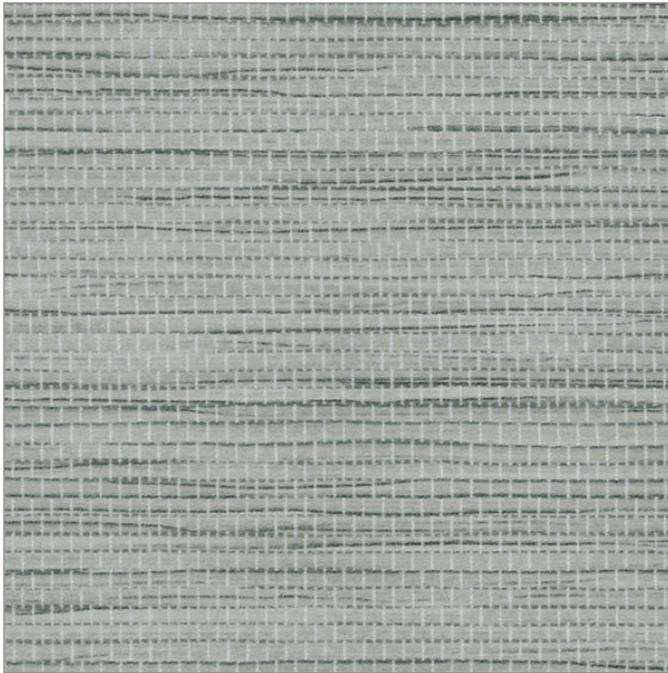

Décors | Natural

NATURA OLIVE™

Price Group: \$\$

More colors available

Organic strands of paper are intricately woven into this subtly textured décor. Natural color variations throughout give the Natura line its striated tonal appearance.

PATTERN TO SCALE

All natural décors are produced using a hand applied technique. Layout and coverage will vary slightly from sheet to sheet due to the artisan nature of the manufacturing process. Some products use natural materials that can change color over time and will vary in size, shape, color and texture within a single sheet. Colors may vary with harvest season.

To see more images of this décor, visit the [Natura Olive Product Spec Sheet](#).

Not all decors are available in every gauge or sheet size and may vary by resin. Gauge tolerance is ± 10%. Each color layer adds .010" to the thickness. Colors may differ between the page and the product. For the most accurate color representation, please consult physical samples.

MATERIAL SPECIFICATIONS

RESIN TYPES & SIZES

Lumiclear gauges:

- 1/8" .118" (3 mm)
- 3/16" .196" (5 mm)
- 1/4" .236" (6 mm)
- 3/8" .354" (9 mm)
- 1/2" .472" (12 mm)
- 3/4" .708" (18 mm)
- 1" .944" (24 mm)