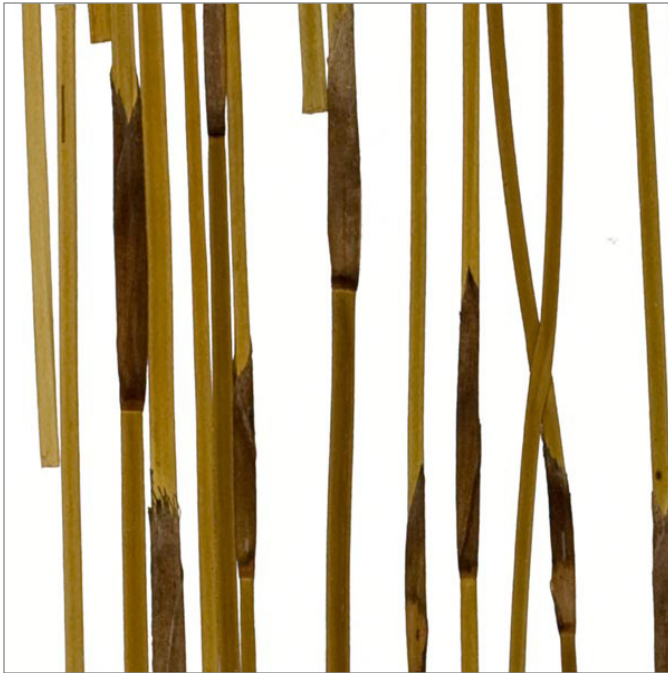

Décors | Natural
Price Group: \$\$\$

PAMPAS REED™

Naturally colored yellow-green reeds with hints of rich brown are the star of this earthy décor, placed by hand to create one-of-a-kind panels. Formerly named Savannah.

PATTERN TO SCALE

All natural décors are produced using a hand applied technique. Layout and coverage will vary slightly from sheet to sheet due to the artisan nature of the manufacturing process. Some products use natural materials that can change color over time and will vary in size, shape, color and texture within a single sheet. Colors may vary with harvest season.

To see more images of this décor, visit the [product page](#).

Not all decors are available in every gauge or sheet size and may vary by resin. Gauge tolerance is ± 10%. Each color layer adds .010" to the thickness. Colors may differ between the page and the product. For the most accurate color representation, please consult physical samples.

DESIGN DETAILS

Pattern Repeat

No

Decor Direction

Horizontal/Vertical

OPACITY

Based on approximate amount of light showing through the panel.