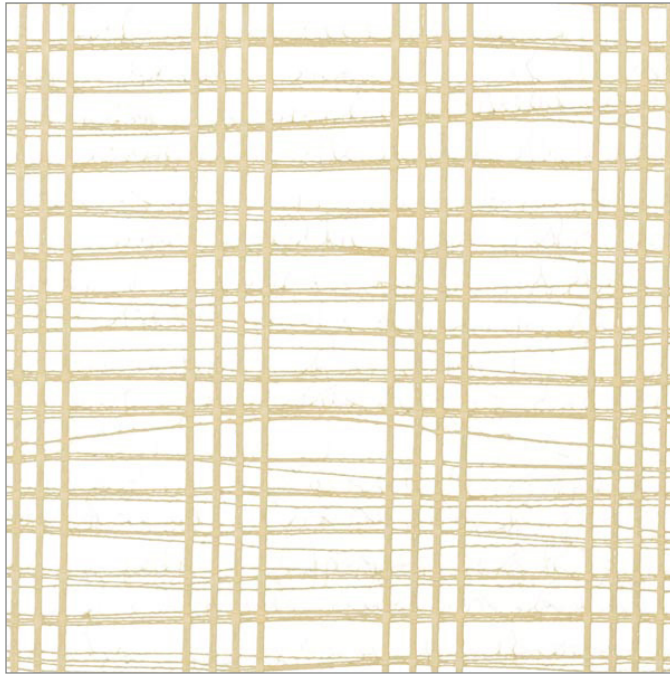

Décors | Natural

Price Group: \$\$

SEARCHLIGHT™

Raffia-like fibers with a paper texture are loosely interwoven to form this unique open weave grid pattern. Searchlight is handmade by Japanese artisans.

PATTERN TO SCALE

Due to variations in décor weaves, this product has a 2" maximum allowance for bow and skew across the 48" width.

All natural décors are produced using a hand applied technique. Layout and coverage will vary slightly from sheet to sheet due to the artisan nature of the manufacturing process. Some products use natural materials that can change color over time and will vary in size, shape, color and texture within a single sheet. Colors may vary with harvest season.

To see more images of this décor, visit the [Lumicor website](#).

Not all décors are available in every gauge or sheet size and may vary by resin. Gauge tolerance is ± 10%. Each color layer adds .010" to the thickness. Colors may differ between the page and the product. For the most accurate color representation, please consult physical samples.

MATERIAL SPECIFICATIONS

RESIN TYPES & SIZES

Lumiclear gauges:

- 1/8" .118" (3 mm)
- 3/16" .196" (5 mm)
- 1/4" .236" (6 mm)
- 3/8" .354" (9 mm)
- 1/2" .472" (12 mm)
- 3/4" .708" (18 mm)
- 1" .944" (24 mm)