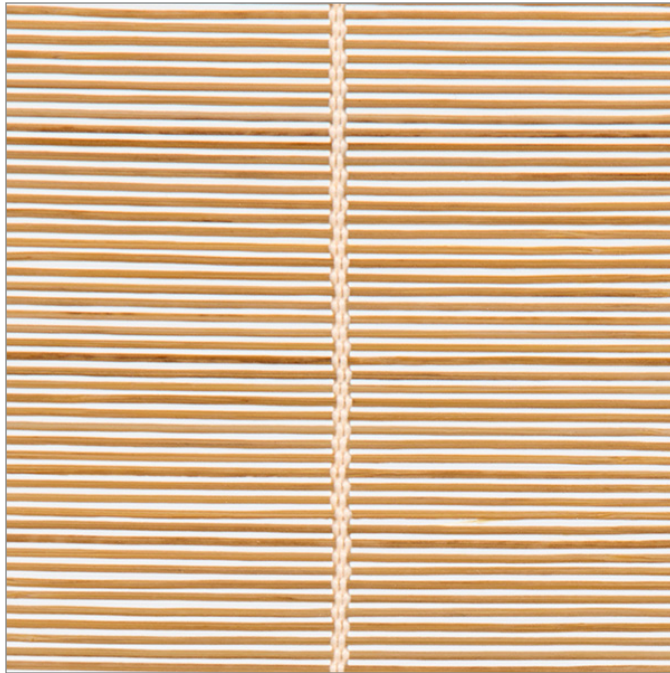

**Décor | Natural**
**Price Group: \$\$**

Inspired by the traditional Japanese materials of woven hemp and soft rush, this bamboo-based décor is evocative of Eastern interiors with a modern flair.

PATTERN TO SCALE

All natural décors are produced using a hand applied technique. Layout and coverage will vary slightly from sheet to sheet due to the artisan nature of the manufacturing process. Some products use natural materials that can change color over time and will vary in size, shape, color and texture within a single sheet. Colors may vary with harvest season.

To see more images of this décor, visit the [product page](#).

**SUSTAINABLE FEATURE** | Bamboo's rapid growth rate, low water requirements, and light weight make this renewable resource a mainstay of environmentally friendly design.

*Not all decors are available in every gauge or sheet size and may vary by resin. Gauge tolerance is ± 10%. Each color layer adds .010" to the thickness. Colors may differ between the page and the product. For the most accurate color representation, please consult physical samples.*