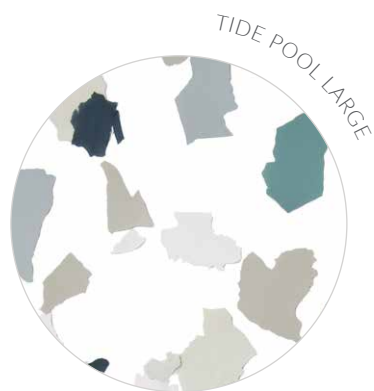

Where will Wanderlust take you?

PICNIC

The whimsical, warm, and lively Picnic colorway is defined by its variety of color. Pale terracotta, golden yellow, and mossy green harmonize with cool gray and warm beige, while deep, dark green chips punctuate the palette. Easily integrate Picnic as a statement feature or use it sparingly to elevate neutral environments with vibrant accents.

TIDE POOL

This dreamy colorway features a splash of soothing aquatic hues found in rocky coastal waters. Tints of white mingle with periwinkle and teal accents, while deeper navy fragments add depth. Tide Pool's refreshing, peaceful aesthetic is ideal for use in spas, medical facilities, or any space designed to promote serenity.

Décor | Tide Pool Large + White Opaque

SANDCASTLE

SANDCASTLE LIGHT

SANDCASTLE LARGE

SANDCASTLE

Like sand on the beach, dark grains blend with a medley of soft, natural colors. Tan chips mingle with light gray and white, while charcoal and black accents add depth and contrast. Use Sandcastle to add visual texture to architectural elements such as partitions, tabletops, and more.

WAYS TO WANDER

The Wanderlust collection offers three distinct décor varieties, each adding unique character to your design. The standard décor features densely grouped small color chips, creating a rich, intricate texture, while the light décor offers a more open, airy pattern with less density. For a bolder look, the large décor showcases oversized chips, presenting a striking pattern that stands out even from a distance.