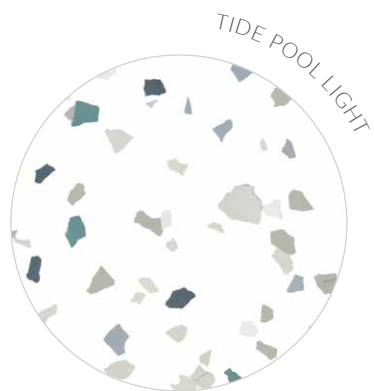

Where will Wanderlust take you?

PICNIC

The whimsical, warm, and lively Picnic colorway is defined by its variety of color. Pale terracotta, golden yellow, and mossy green harmonize with cool gray and warm beige, while deep, dark green chips punctuate the palette. Easily integrate Picnic as a statement feature or use it sparingly to elevate neutral environments with vibrant accents.

TIDE POOL

This dreamy colorway features a splash of soothing aquatic hues found in rocky coastal waters. Tints of white mingle with periwinkle and teal accents, while deeper navy fragments add depth. Tide Pool's refreshing, peaceful aesthetic is ideal for use in spas, medical facilities, or any space designed to promote serenity.

Décor | Tide Pool Large + White Opaque

SANDCASTLE

SANDCASTLE LIGHT

SANDCASTLE LARGE

SANDCASTLE

Like sand on the beach, dark grains blend with a medley of soft, natural colors. Tan chips mingle with light gray and white, while charcoal and black accents add depth and contrast. Use Sandcastle to add visual texture to architectural elements such as partitions, tabletops, and more.

ROAD TRIP

Inspired by the open road, this colorway allows your creativity to travel boldly and push designs even further. A striking blend of asphalt black, concrete gray, and contrasting white chips gives these monochromatic décors a stark, modern edge, making them a perfect choice for contemporary environments.