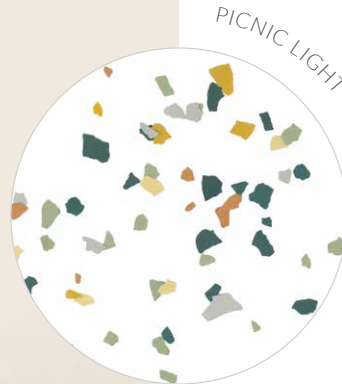

Where will Wanderlust take you?

PICNIC

The whimsical, warm, and lively Picnic colorway is defined by its variety of color. Pale terracotta, golden yellow, and mossy green harmonize with cool gray and warm beige, while deep, dark green chips punctuate the palette. Easily integrate Picnic as a statement feature or use it sparingly to elevate neutral environments with vibrant accents.

TIDE POOL

This dreamy colorway features a splash of soothing aquatic hues found in rocky coastal waters. Tints of white mingle with periwinkle and teal accents, while deeper navy fragments add depth. Tide Pool's refreshing, peaceful aesthetic is ideal for use in spas, medical facilities, or any space designed to promote serenity.

Décor | Tide Pool Large + White Opaque

SANDCASTLE

SANDCASTLE LIGHT

SANDCASTLE LARGE

SANDCASTLE

Like sand on the beach, dark grains blend with a medley of soft, natural colors. Tan chips mingle with light gray and white, while charcoal and black accents add depth and contrast. Use Sandcastle to add visual texture to architectural elements such as partitions, tabletops, and more.

ROAD TRIP

Inspired by the open road, this colorway allows your creativity to travel boldly and push designs even further. A striking blend of asphalt black, concrete gray, and contrasting white chips gives these monochromatic décors a stark, modern edge, making them a perfect choice for contemporary environments.