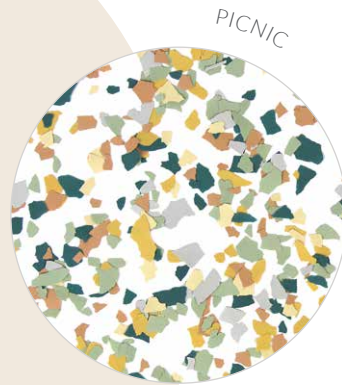

Where will Wanderlust take you?

PICNIC

The whimsical, warm, and lively Picnic colorway is defined by its variety of color. Pale terracotta, golden yellow, and mossy green harmonize with cool gray and warm beige, while deep, dark green chips punctuate the palette. Easily integrate Picnic as a statement feature or use it sparingly to elevate neutral environments with vibrant accents.

TIDE POOL

This dreamy colorway features a splash of soothing aquatic hues found in rocky coastal waters. Tints of white mingle with periwinkle and teal accents, while deeper navy fragments add depth. Tide Pool's refreshing, peaceful aesthetic is ideal for use in spas, medical facilities, or any space designed to promote serenity.

Décor | Tide Pool Large + White Opaque

SANDCASTLE

SANDCASTLE LIGHT

SANDCASTLE LARGE

SANDCASTLE

Like sand on the beach, dark grains blend with a medley of soft, natural colors. Tan chips mingle with light gray and white, while charcoal and black accents add depth and contrast. Use Sandcastle to add visual texture to architectural elements such as partitions, tabletops, and more.

ROAD TRIP

Inspired by the open road, this colorway allows your creativity to travel boldly and push designs even further. A striking blend of asphalt black, concrete gray, and contrasting white chips gives these monochromatic décors a stark, modern edge, making them a perfect choice for contemporary environments.