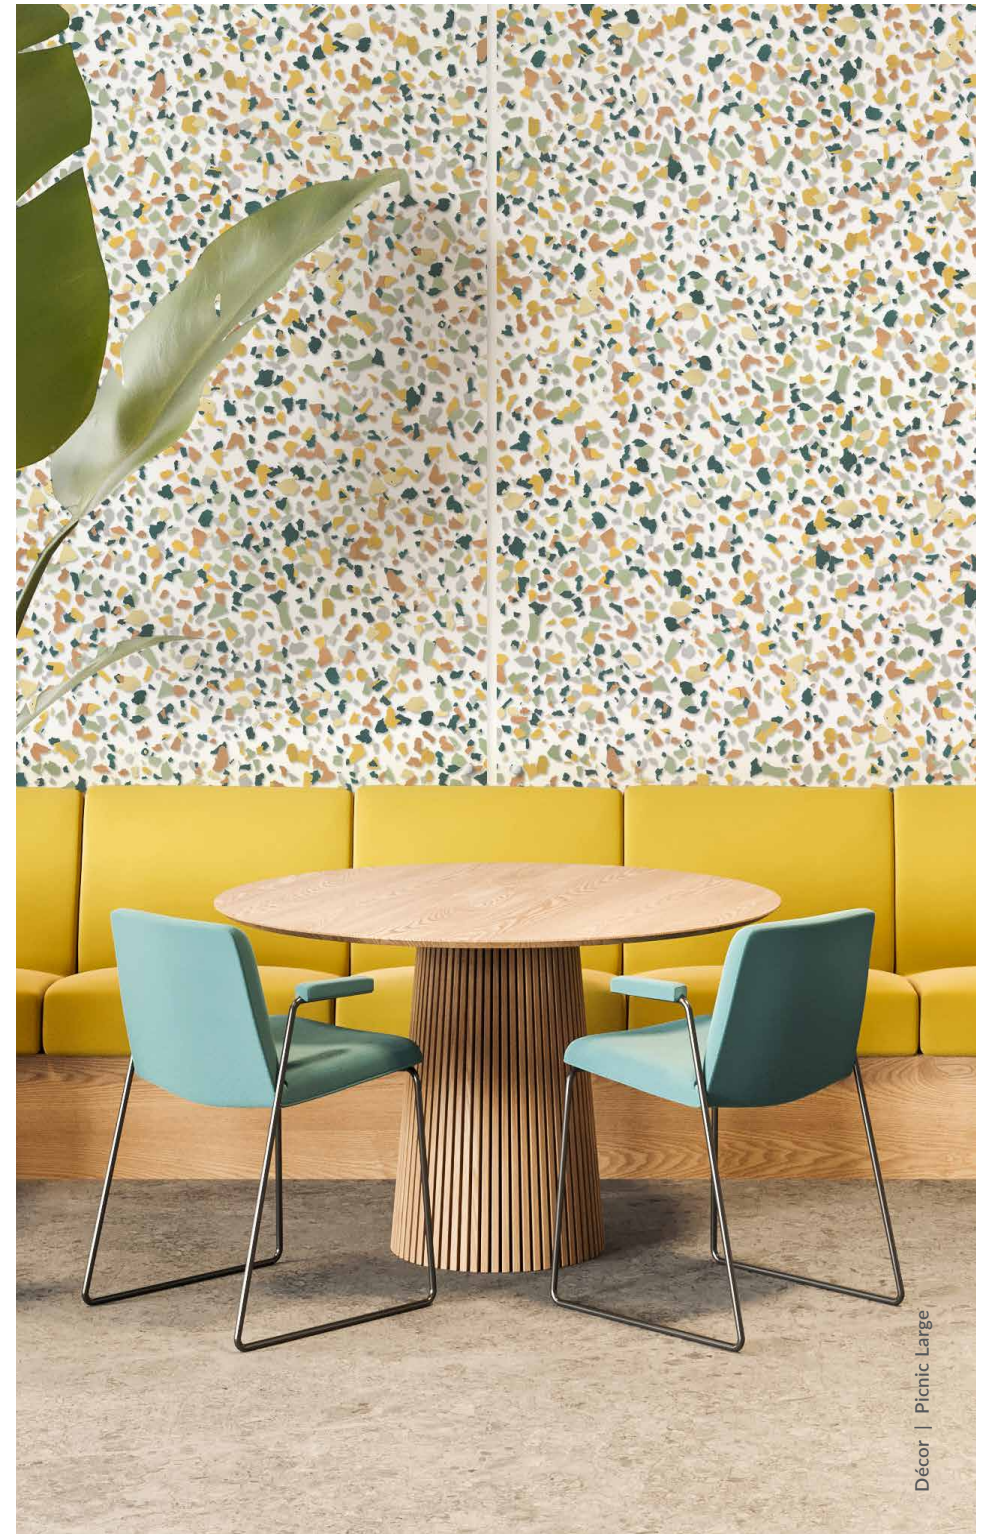

Where will Wanderlust take you?

PICNIC

The whimsical, warm, and lively Picnic colorway is defined by its variety of color. Pale terracotta, golden yellow, and mossy green harmonize with cool gray and warm beige, while deep, dark green chips punctuate the palette. Easily integrate Picnic as a statement feature or use it sparingly to elevate neutral environments with vibrant accents.

TIDE POOL

This dreamy colorway features a splash of soothing aquatic hues found in rocky coastal waters. Tints of white mingle with periwinkle and teal accents, while deeper navy fragments add depth. Tide Pool's refreshing, peaceful aesthetic is ideal for use in spas, medical facilities, or any space designed to promote serenity.

Décor | Tide Pool Large + White Opaque

SANDCASTLE

SANDCASTLE LIGHT

SANDCASTLE LARGE

SANDCASTLE

Like sand on the beach, dark grains blend with a medley of soft, natural colors. Tan chips mingle with light gray and white, while charcoal and black accents add depth and contrast. Use Sandcastle to add visual texture to architectural elements such as partitions, tabletops, and more.

WAYS TO WANDER

The Wanderlust collection offers three distinct décor varieties, each adding unique character to your design. The standard décor features densely grouped small color chips, creating a rich, intricate texture, while the light décor offers a more open, airy pattern with less density. For a bolder look, the large décor showcases oversized chips, presenting a striking pattern that stands out even from a distance.