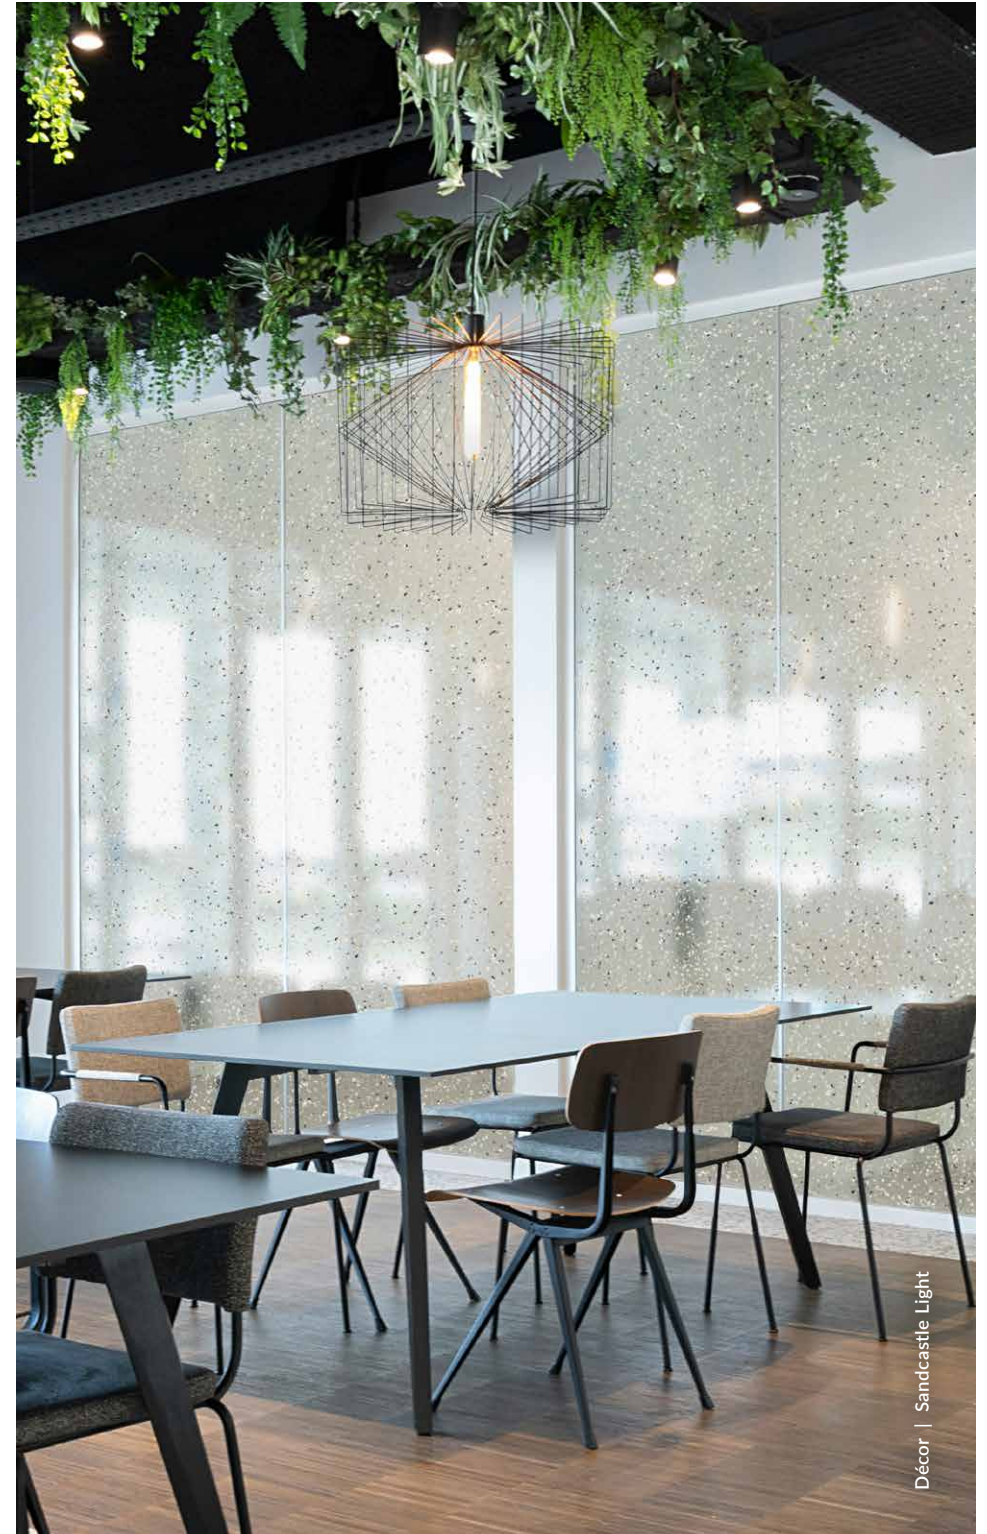

TIDE POOL

This dreamy colorway features a splash of soothing aquatic hues found in rocky coastal waters. Tints of white mingle with periwinkle and teal accents, while deeper navy fragments add depth. Tide Pool's refreshing, peaceful aesthetic is ideal for use in spas, medical facilities, or any space designed to promote serenity.

Décor | Tide Pool Large + White Opaque

SANDCASTLE

SANDCASTLE LIGHT

SANDCASTLE LARGE

SANDCASTLE

Like sand on the beach, dark grains blend with a medley of soft, natural colors. Tan chips mingle with light gray and white, while charcoal and black accents add depth and contrast. Use Sandcastle to add visual texture to architectural elements such as partitions, tabletops, and more.

Décor | Sandcastle Light

SNOW DAY

Simple, yet elegant, Snow Day shines. Shades of gray intermix with winter white, while metallic flecks shimmer in the light. Charcoal accents add visual weight to the organic pattern, making Snow Day a versatile choice for projects requiring both refinement and subtle texture.

ROAD TRIP

Inspired by the open road, this colorway allows your creativity to travel boldly and push designs even further. A striking blend of asphalt black, concrete gray, and contrasting white chips gives these monochromatic décors a stark, modern edge, making them a perfect choice for contemporary environments.